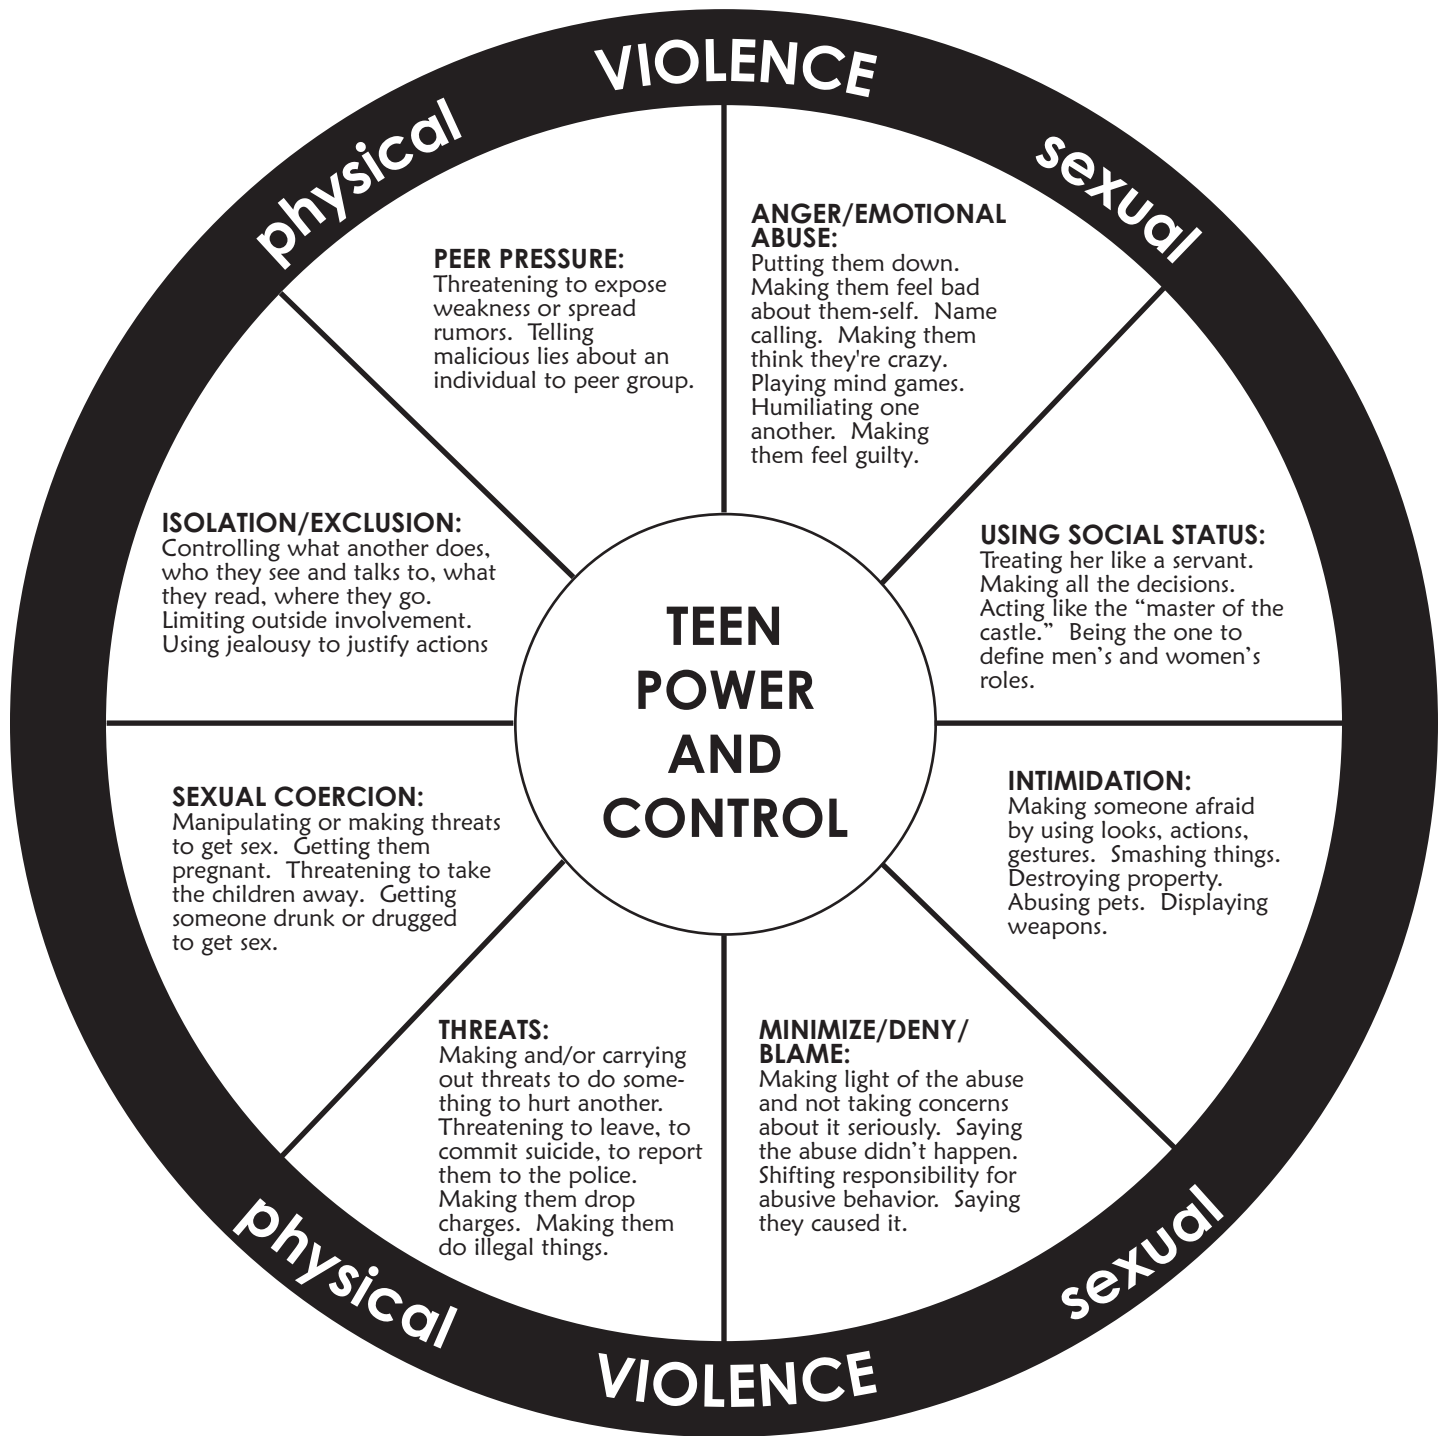

TEEN POWER AND CONTROL WHEEL

Produced and distributed by:

Developed from:
Domestic Abuse Intervention Project
202 East Superior Street
Duluth, MN 55802
218.722.4134

NATIONAL CENTER
on Domestic and Sexual Violence
training • consulting • advocacy